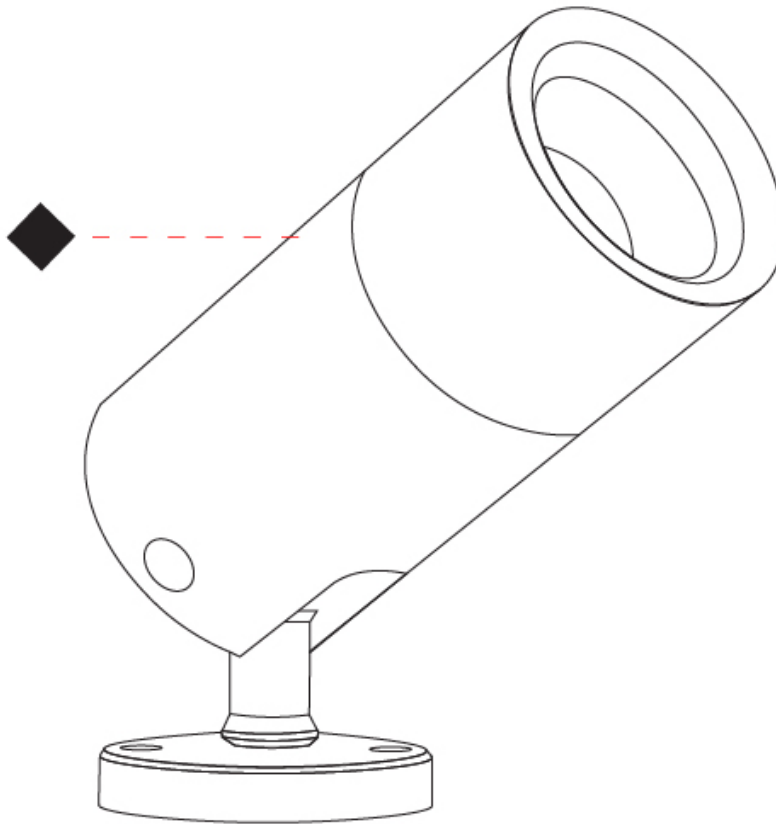

E12F0006-

PROJECT	_____
TYPE	_____
SPECIFIER	_____
QUANTITY	_____
DATE	_____

E