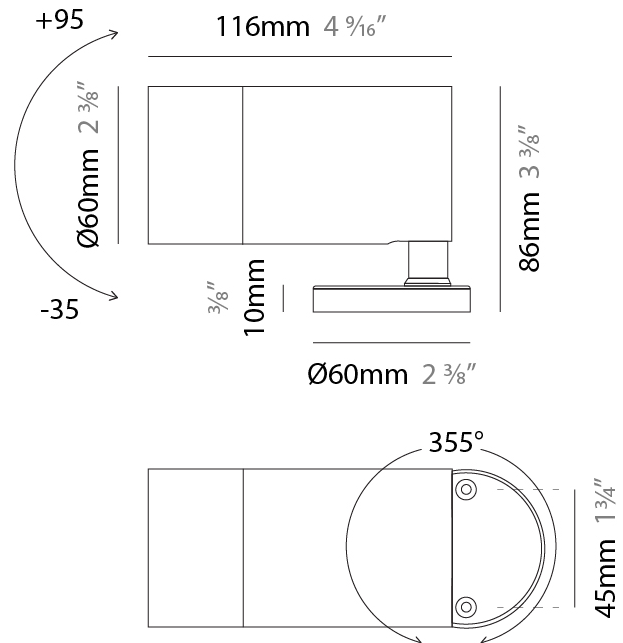

1. To build a product code in our configurator select the specify button on the base model # product page
2. To build a manual product code on this datasheet choose from the options listed below in blue font and add the suffix to the base model #

GENERAL

Series: Vario
Subseries: Vario 60
Brand: Unonovesette
Division: Exterior
Mounting Type: Surface
Mounting Location: Above Ground
Subcategory: Flood

PHYSICAL

Shape: Cylinder
Diameter (mm): 60
Diameter (in): 2 ³/₈
Height (mm): 116
Height (in): 4 ⁹/₁₆
Light Distribution: Adjustable / Direct
Weight (kg): 0.5
Weight (lbs): 1.102
Installation Requirement: Surface mounted / Spike / Tree strap
Diffuser: Extra clear tempered / Frosted glass 6mm
Fixture Finish: [ABA](#) / [ANA](#) / [ASB](#)
Fixture Material: Machined Anticorodal Aluminium
Cable Details: 350mm NS20N PCP 2x0.5 mm2

ELECTRICAL

Lamp Type: LED
Total Output Wattage (W): 12
Dimming: Phase Dimming (120Vac Only)
Driver Included: No
Driver Location: Remote
Driver Type: Constant Current - Universal
Driver Class: Class 2
Input Voltage (V): 120 - 277
Constant Current (MA): 350

LED

Number of LEDs: 1
Color Temperature (°K): 1800-3000 - Dim to Warm
Max. Delivered Lumen (lm): 824 to 22
CRI: >90 CRI
Lamp Life (hrs): 100000
Special LEDs offerings: Dim to Warm

OPTICAL

Optic°: [20](#) / [40](#)
Adjustability: Rotational 355°

RATINGS AND CERTIFICATIONS

Certified By: Certified for North American Standards
IP rating: IP66
IK Rating: IK08